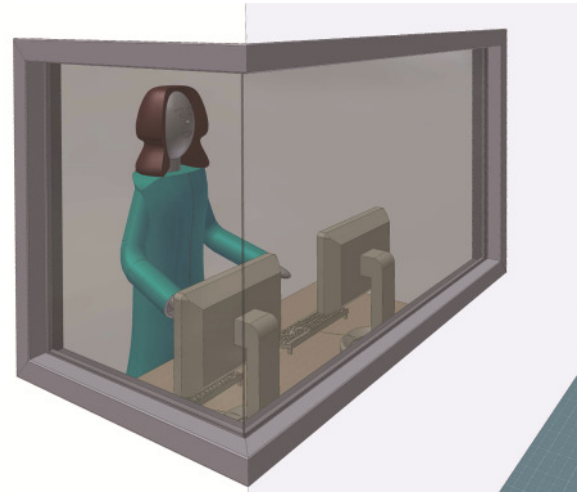

MSR radiations-shielding angular frame

The use of an angular frame with radiation-shielding glass in the reveal provides a sure protection against x-ray radiation. With this option, the customer can choose and design the features of the reveal him or herself.

Features:

- Two-part radiation-shielding window frame
- Pb equivalance as required in combination with MSR radiation-shielding glass (acrylic, mineral leadfree, switchable glass)
- Powder-coating in all RAL colors possible, standard 9016
- Dimensions according to customer specifications
- Installation of radiation-shielding glass without barrier possible

MSR radiation-shielding grills

Radiation-shielding windows for voice communication between patient and radiological personnel. The design will be produced in according to the requirements. Design options with wooden strips or premium steel clamp mountings are available.

MSR radiation-shielding sliding elements

The radiation-shielding sliding elements are a good choice when the local circumstances offer enough space to move and park the radiation-shielding to one side by hand.